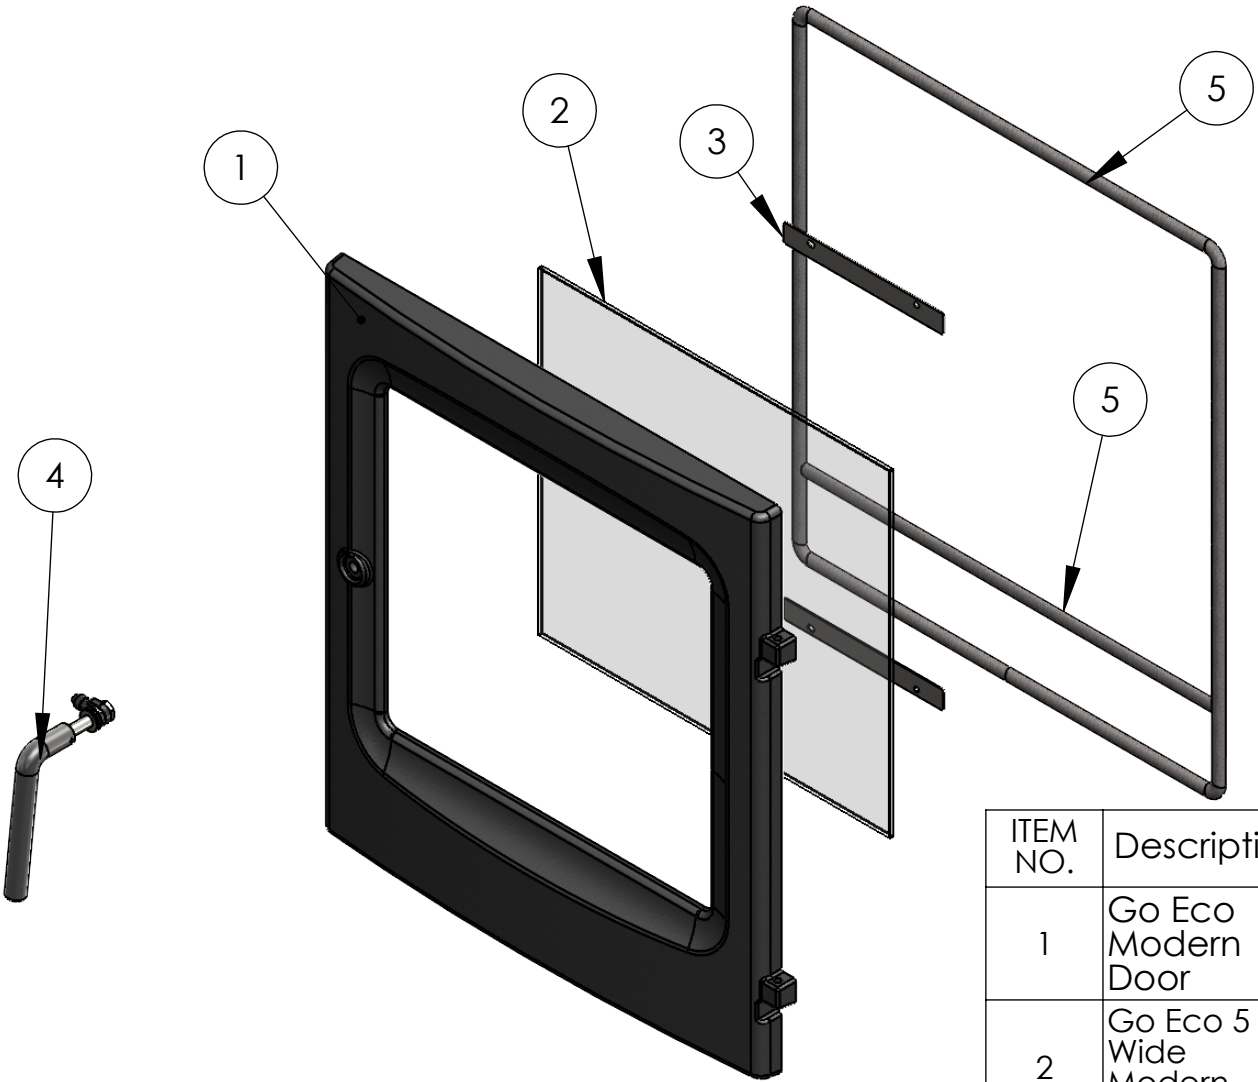

Go Eco Modern Door

| ITEM NO. | Description | excel modern | excel modren low | QTY. |
|----------|----------------------------------|----------------------------|----------------------------|------|
| 1 | Go Eco Modern Door | 9536 | 9853 | 1 |
| 2 | Go Eco 5 Wide Modern Glass Panel | 9070 | 9854 | 1 |
| 3 | Glass Retainer | FPX458-M417 | FPX458-M417 | 2 |
| 4 | Go Eco Modern Door handle 1 | 9525 | 9525 | 1 |
| 5 | Go Eco 5 Wide Modern Door Seal | Outer: 9100 / Centre: 9098 | outer: 9855 / centre: 9856 | 1 |